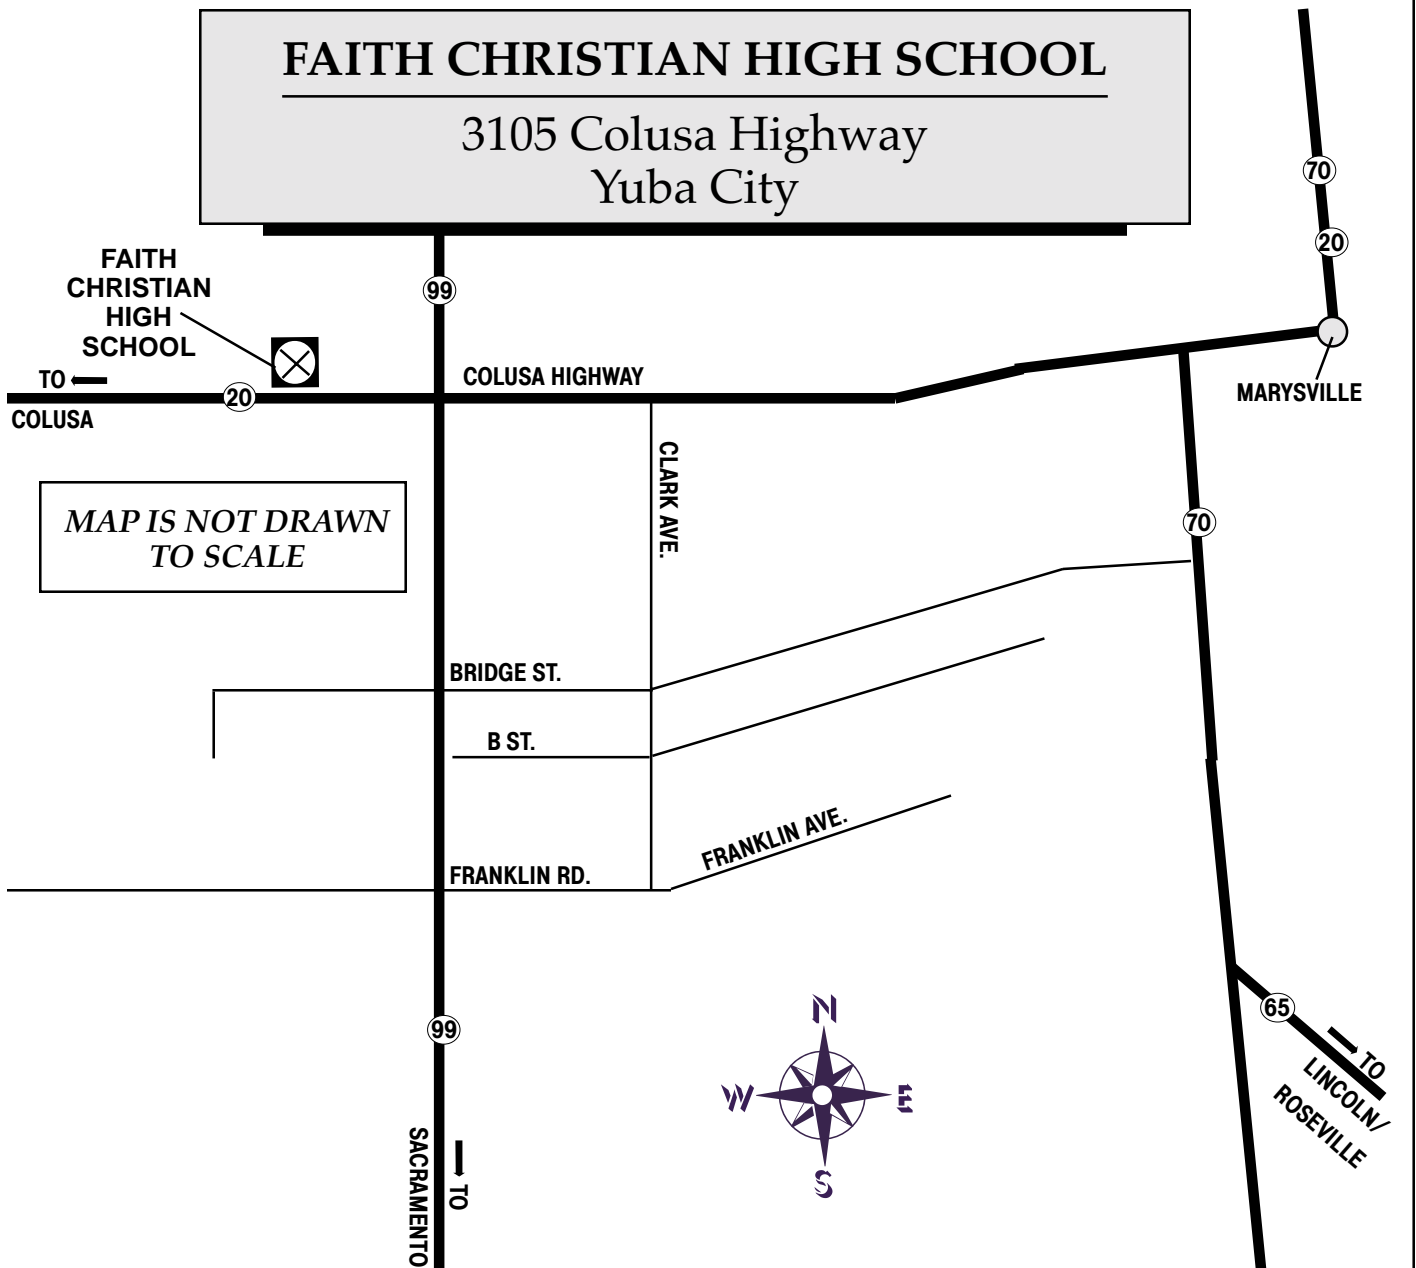

FAITH CHRISTIAN HIGH SCHOOL

3105 Colusa Highway
Yuba City

DIRECTIONS TO FAITH CHRISTIAN HIGH SCHOOL:

General Directions:

From the Sacramento area: Take I-5 north toward the airport. At the Highway 70/99 junction, exit from I-5 and head north. Take the 99 split to Yuba City and then follow the Highway 99 directions below.

From the Roseville area: Take Highway 65 through Lincoln to Marysville. Highway 65 then merges with Highway 70 near Marysville. Take Highway 70 to Highway 20 and head west on Highway 20. Then follow the Highway 20 directions below.

From Highway 99: At the Colusa Highway/Highway 20 in Yuba City, turn left (west). The school is a few blocks west of Highway 99 on Colusa Highway.

From Highway 20: The school is on Colusa Highway, a few blocks west of Highway 99 in Yuba City.